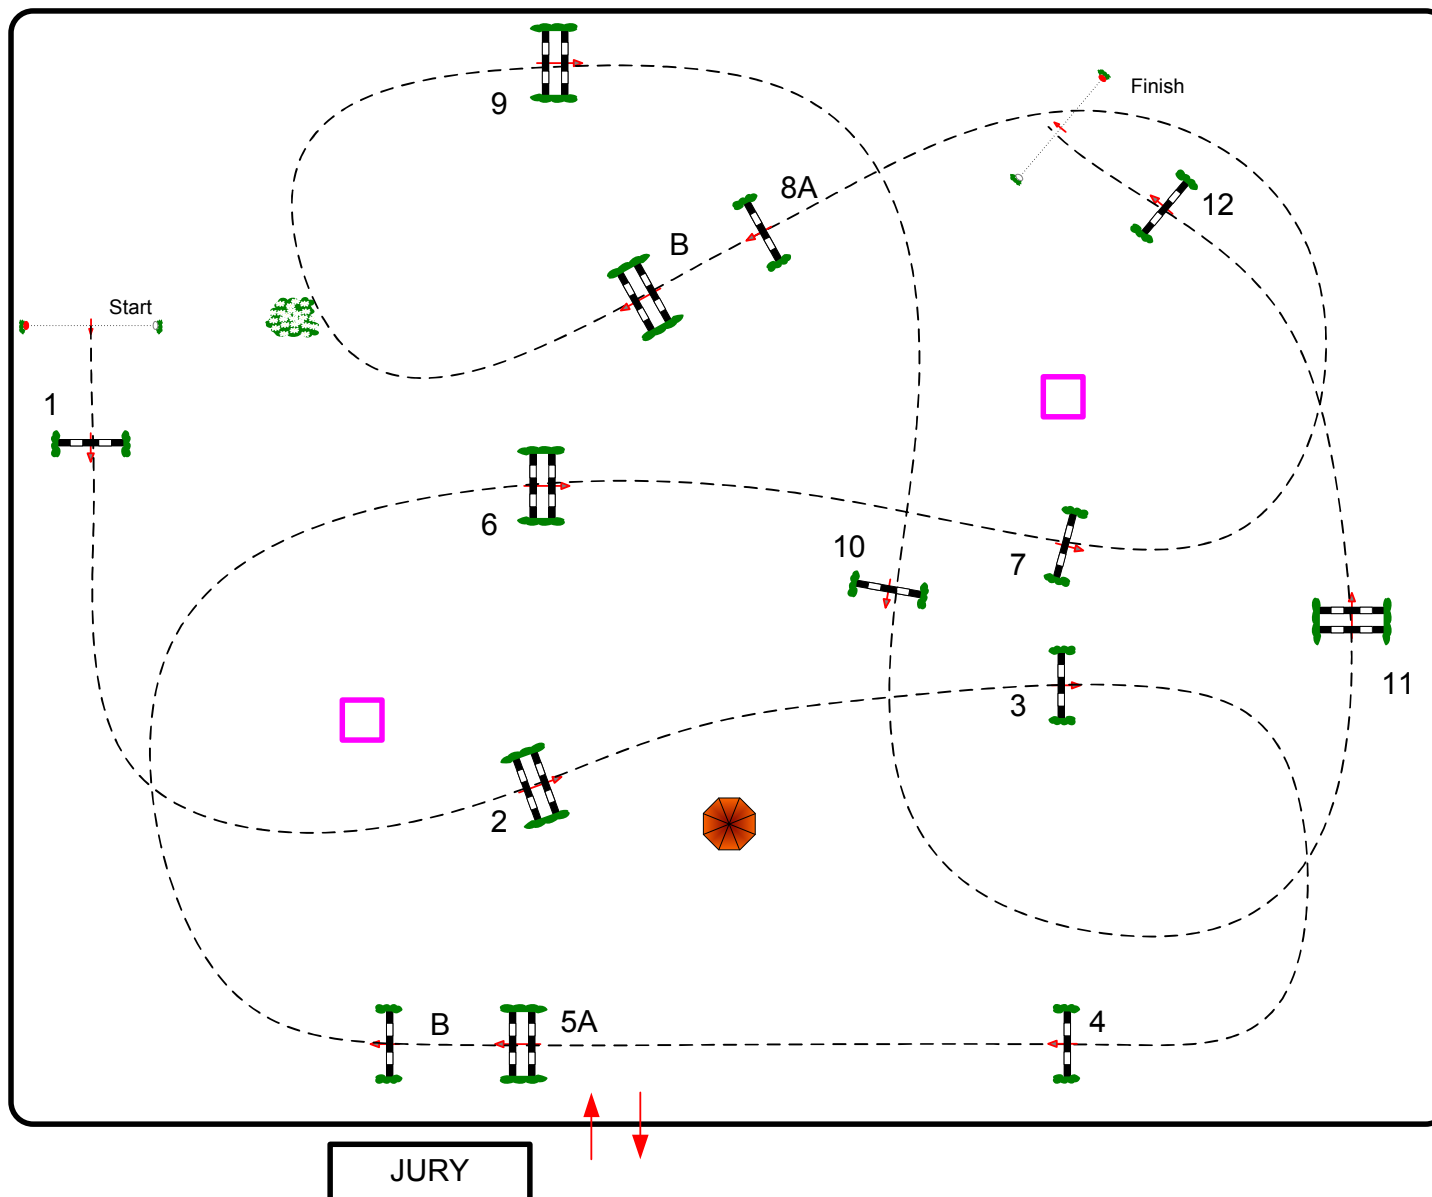

HARAS DE JARDY

CSI** / CSI* / CSI-AM

Competition N°: 9

CSI* 1,25m

Table A against the clock

Samedi 9 Septembre 2023

Start : 14:30

Table: A
 FFE Article n°: 238.2.1
 FEI Article n°:
 Height: 1,25 m

Speed: 350 m/min

Length: 530 m
 Time allowed: 91 sec
 Time limit: 182 sec

Obstacles: 12
 Efforts: 14
 Combination(s):

Jump-off:
 Length: 0 m
 Time allowed: 0 sec
 Time limit: 0 sec

Course Designer
 Nicolas DELERUE
 06.71.70.22.42